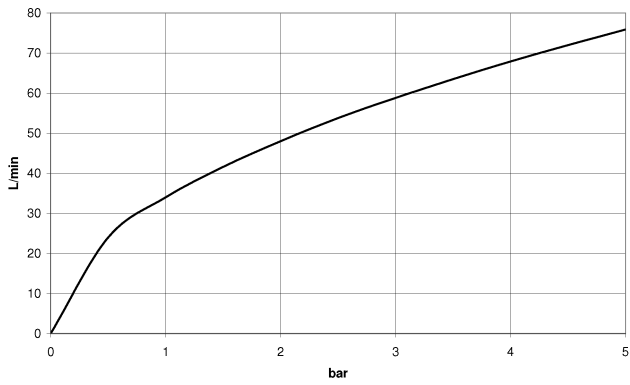

28 450 845

- 3/8" shower outlet
- rosette 60 x 78 mm
- 1/2" connection

Intrinsic protection against back flow.

	Chrome	28 450 845-00
	Brushed Platinum	28 450 845-06
	Dark Chrome	28 450 845-19
	Brushed Light Gold	28 450 845-27
	Matte Black	28 450 845-33
	Brushed Chrome	28 450 845-93
	Brushed Dark Platinum	28 450 845-99

**Recommended miscellaneous**

**Concealed wall elbow -** 35 085 970 90

- max. recess depth 163 mm
- min. recess depth 90 mm

28 450 845

mm [inches]

**Flow rate chart**

**Certificates**

IAPMO\_4976 (5).    WRAS\_2310091.