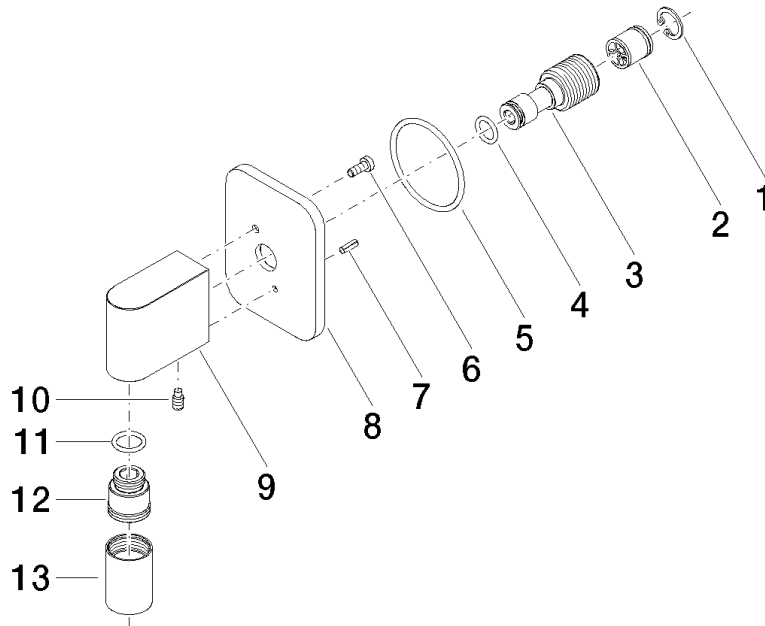

28 450 845

- 3/8" shower outlet
- rosette 60 x 78 mm
- 1/2" connection

Intrinsic protection against back flow.

	Chrome	28 450 845-00
	Brushed Platinum	28 450 845-06
	Dark Chrome	28 450 845-19
	Brushed Light Gold	28 450 845-27
	Matte Black	28 450 845-33
	Brushed Chrome	28 450 845-93
	Brushed Dark Platinum	28 450 845-99

**Recommended miscellaneous**

**Concealed wall elbow -** 35 085 970 90

- max. recess depth 163 mm
- min. recess depth 90 mm

28 450 845

mm [inches]

**Flow rate chart**

**Certificates**

IAPMO\_4976 (5).    WRAS\_2310091.

### Spare parts list

No.	Item Number	Name	Quantity used	Delivery time
1	09 16 01 014 90	ring	1	2
2	90 23 01 141 00 90	back-flow preventer	1	2
3	09 24 03 116 20 90	nipple	1	2
4	09 14 10 008 90	seal	1	2
5	09 14 10 142 90	seal	1	2
6	09 30 30 054 90	screw	1	2
7	09 31 11 026 90	pin	1	2
8	09 27 84 021-00	rosette	1	10
9	09 11 03 046-00	connection	1	10
10	09 31 11 005 90	pin	1	2
11	90 14 10 077 00 90	seal	1	2
12	09 24 03 107 20 90	nipple	1	2
13	90 21 02 069 00-00	cover	1	10