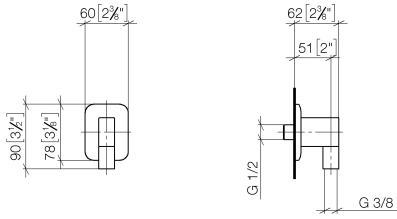

28 450 845

- 3/8" shower outlet
- rosette 60 x 78 mm
- 1/2" connection

Intrinsic protection against back flow.

	Chrome	28 450 845-00
	Brushed Platinum	28 450 845-06
	Dark Chrome	28 450 845-19
	Brushed Light Gold	28 450 845-27
	Matte Black	28 450 845-33
	Brushed Chrome	28 450 845-93
	Brushed Dark Platinum	28 450 845-99

**Recommended miscellaneous**

**Concealed wall elbow -** 35 085 970 90

- max. recess depth 163 mm
- min. recess depth 90 mm

28 450 845

mm [inches]

**Flow rate chart**

**Certificates**

IAPMO\_4976 (5).    WRAS\_2310091.

### Spare parts list

No.	Item Number	Name	Quantity used	Delivery time
1	09 16 01 014 90	ring	1	2
2	90 23 01 141 00 90	back-flow preventer	1	2
3	09 24 03 116 20 90	nipple	1	2
4	09 14 10 008 90	seal	1	2
5	09 14 10 142 90	seal	1	2
6	09 30 30 054 90	screw	1	2
7	09 31 11 026 90	pin	1	2
8	09 27 84 021-00	rosette	1	10
9	09 11 03 046-00	connection	1	10
10	09 31 11 005 90	pin	1	2
11	90 14 10 077 00 90	seal	1	2
12	09 24 03 107 20 90	nipple	1	2
13	90 21 02 069 00-00	cover	1	10